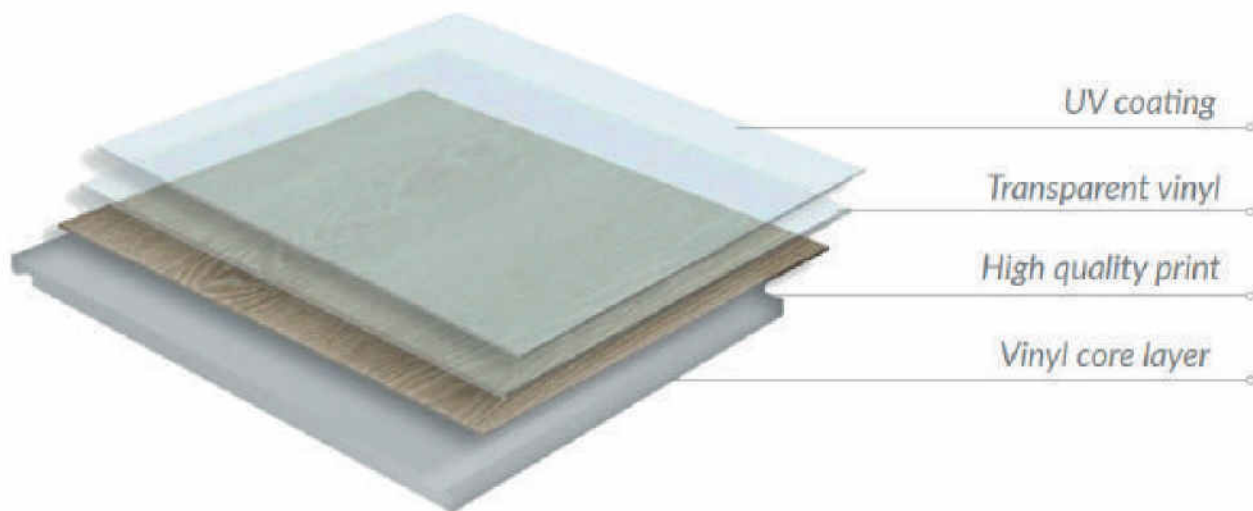

Anti-slip

Scratch resistant

Stain resistant

Waterproof

Comfortable